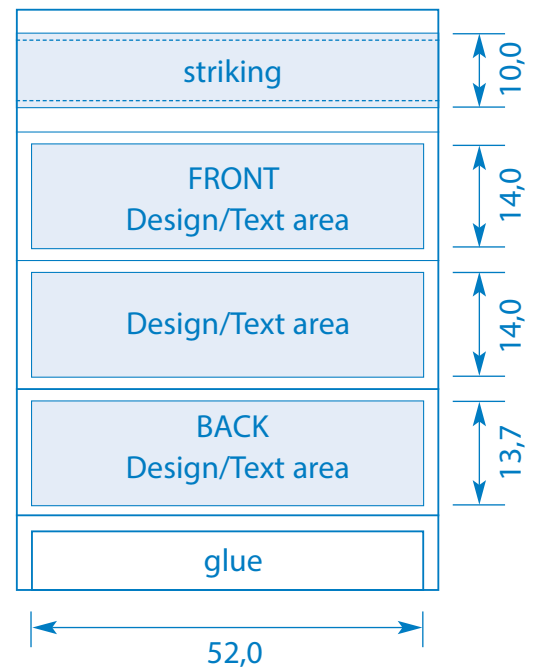

memo AG · Am Biotop 6 · 97259 Greußenheim

Streichholzschachtel 56 x 17 x 17mm

 = Printing area with 3 mm overlap/bleed
Please do NOT make white spaces for glue & striker

Design/Text areas
= sufficient margin to cut & crease