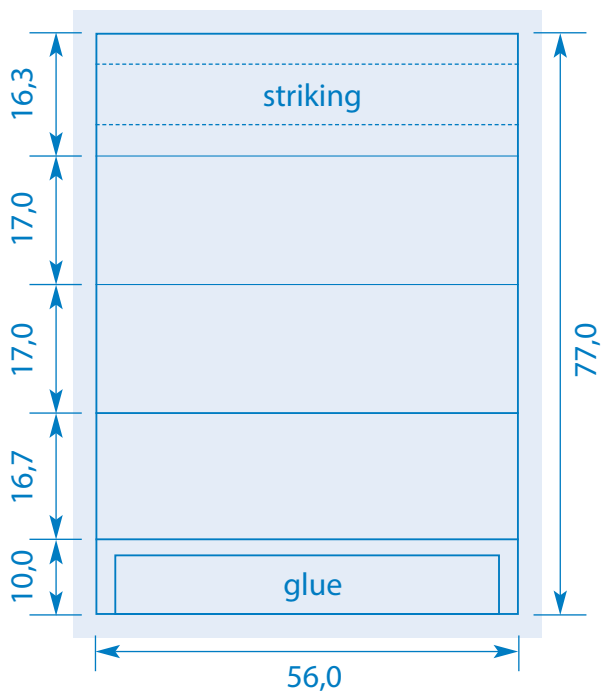

memo AG · Am Biotop 6 · 97259 Greußenheim

Streichholzschachtel 56 x 17 x 17mm

 = Printing area with 3 mm overlap/bleed
Please do NOT make white spaces for glue & striker

Design/Text areas
= sufficient margin to cut & crease