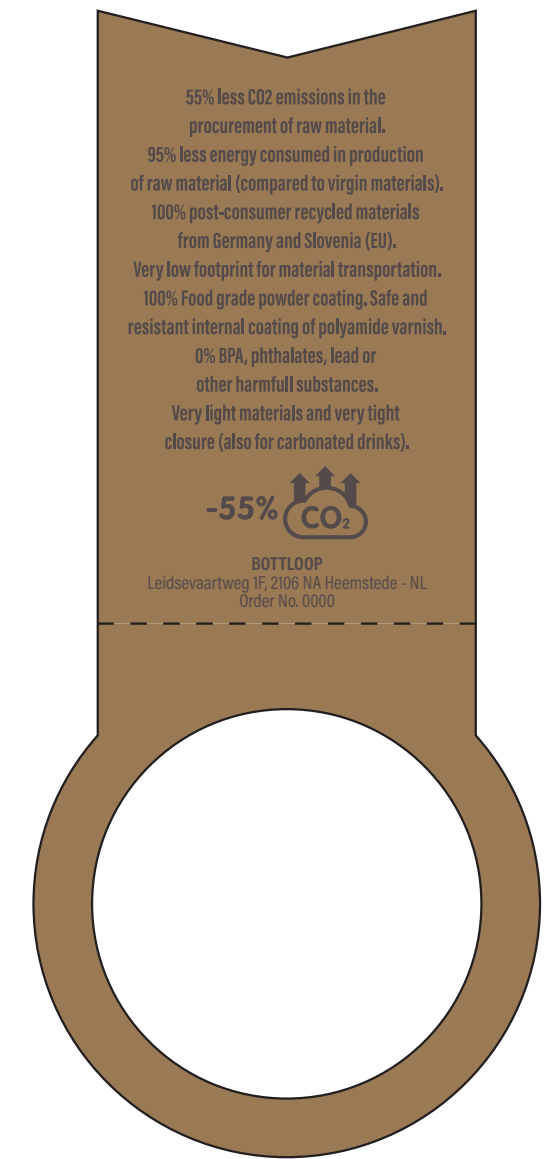

BOTTLOOP

100% RECYCLED ALUMINIUM BOTTLE

0,6L

Bottloop color:

Color

Print color:

Color

Color

Cap:

Plain cap

Sports cap

NOTE:

- All elements must be vector
- Texts must be outlined
- **Use layer 'Artwork' for your design**

Sticker bottom:

55% less CO2 emissions in the procurement of raw material.
95% less energy consumed in production of raw material (compared to virgin materials).
100% post-consumer recycled materials from Germany and Slovenia (EU).
Very low footprint for material transportation.
100% Food grade powder coating. Safe and resistant internal coating of polyamide varnish.
0% BPA, phthalates, lead or other harmful substances.
Very light materials and very tight closure (also for carbonated drinks).