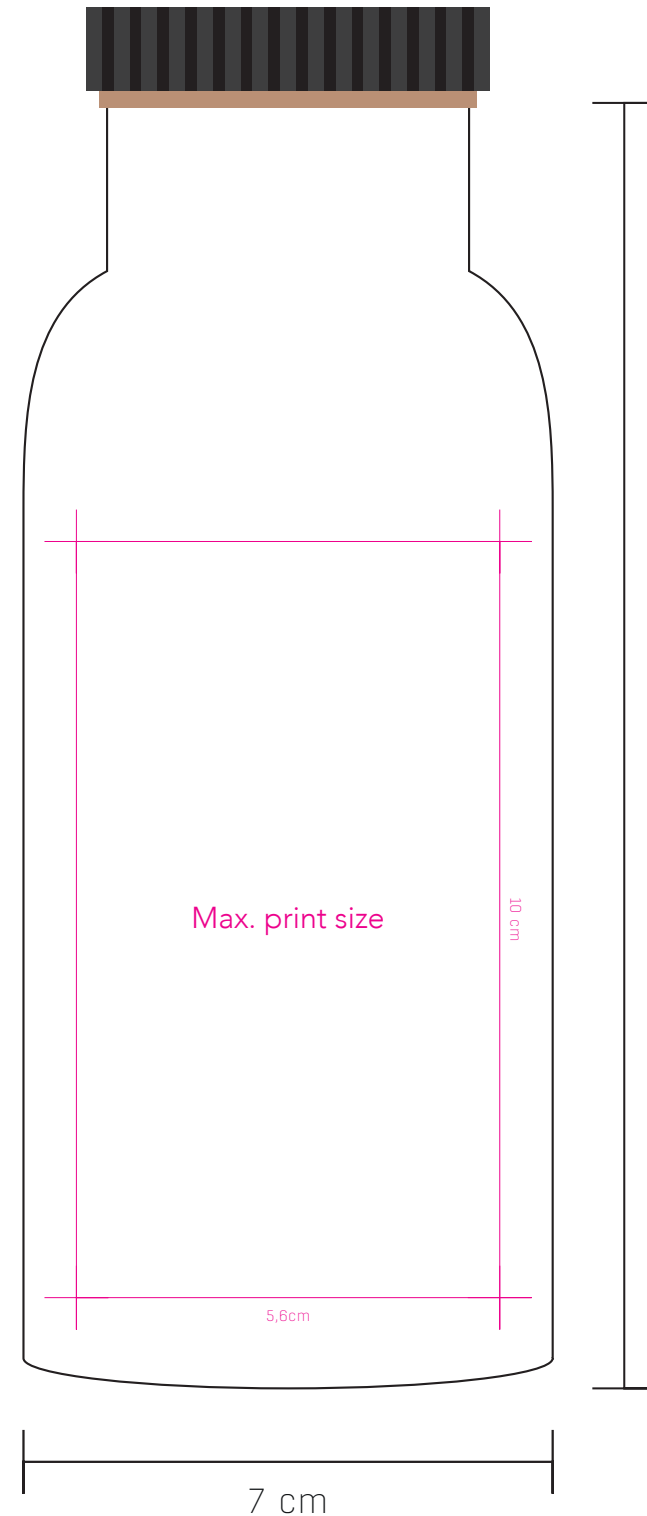

BOTTLOOP

100% RECYCLED ALUMINIUM BOTTLE

0,6L

Bottloop color:

Color

Print color:

Color

Color

Cap:

Plain cap

Sports cap

NOTE:

- All elements must be vector
- Texts must be outlined
- **Use layer 'Artwork' for your design**

Sticker bottom:

55% less CO2 emissions in the procurement of raw material.
95% less energy consumed in production of raw material (compared to virgin materials).
100% post-consumer recycled materials from Germany and Slovenia (EU).
Very low footprint for material transportation.
100% Food grade powder coating. Safe and resistant internal coating of polyamide varnish.
0% BPA, phthalates, lead or other harmful substances.
Very light materials and very tight closure (also for carbonated drinks).

BOTTLOOP
Leidsevaartweg 1F, 2106 NA Heemstede - NL
Order No. 0000

BOTTLOOP
MADE IN SPAIN
100%
RECYCLED
ALUMINIUM
FROM EU

6 cm